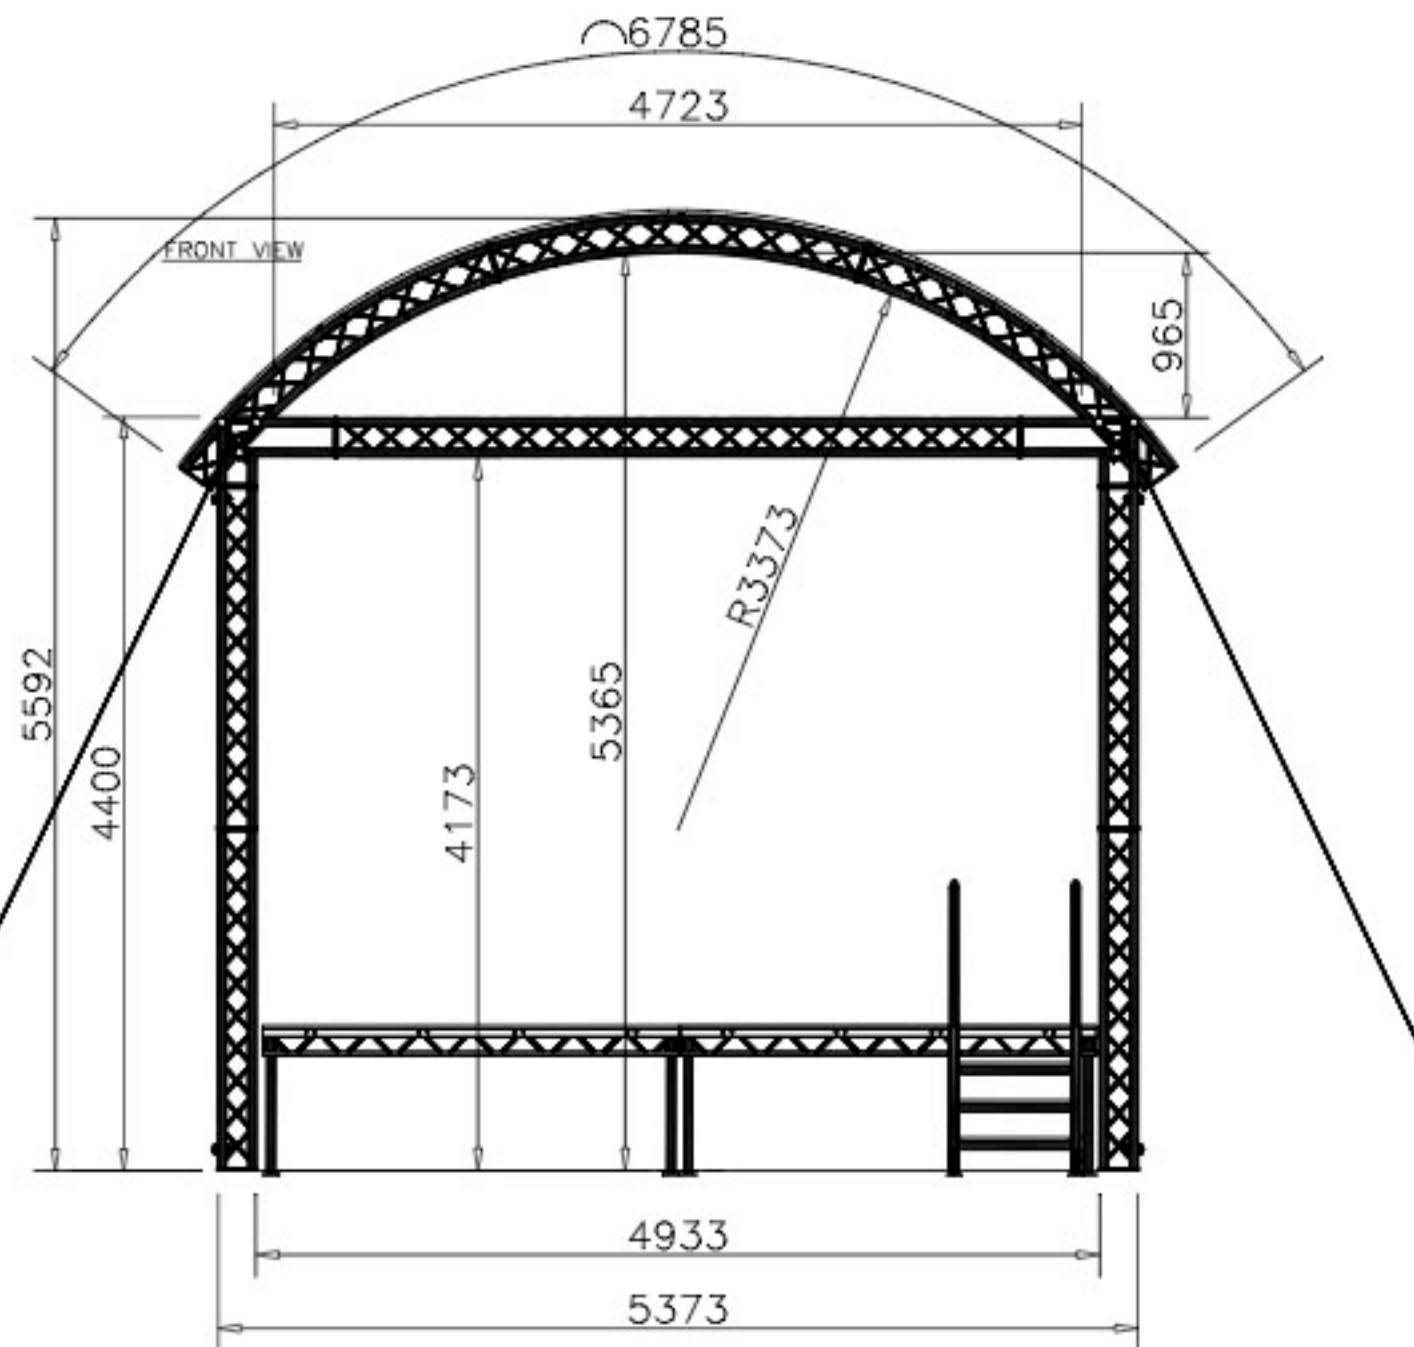

GENERAL NOTES

Astralite SYSTEM USED,
ReDECK SYSTEM USED.

Tel - 0844 445 7777

Fax - +44(0)845 125 9411

Email - info@ldluk.com

Web - www.ldluk.com