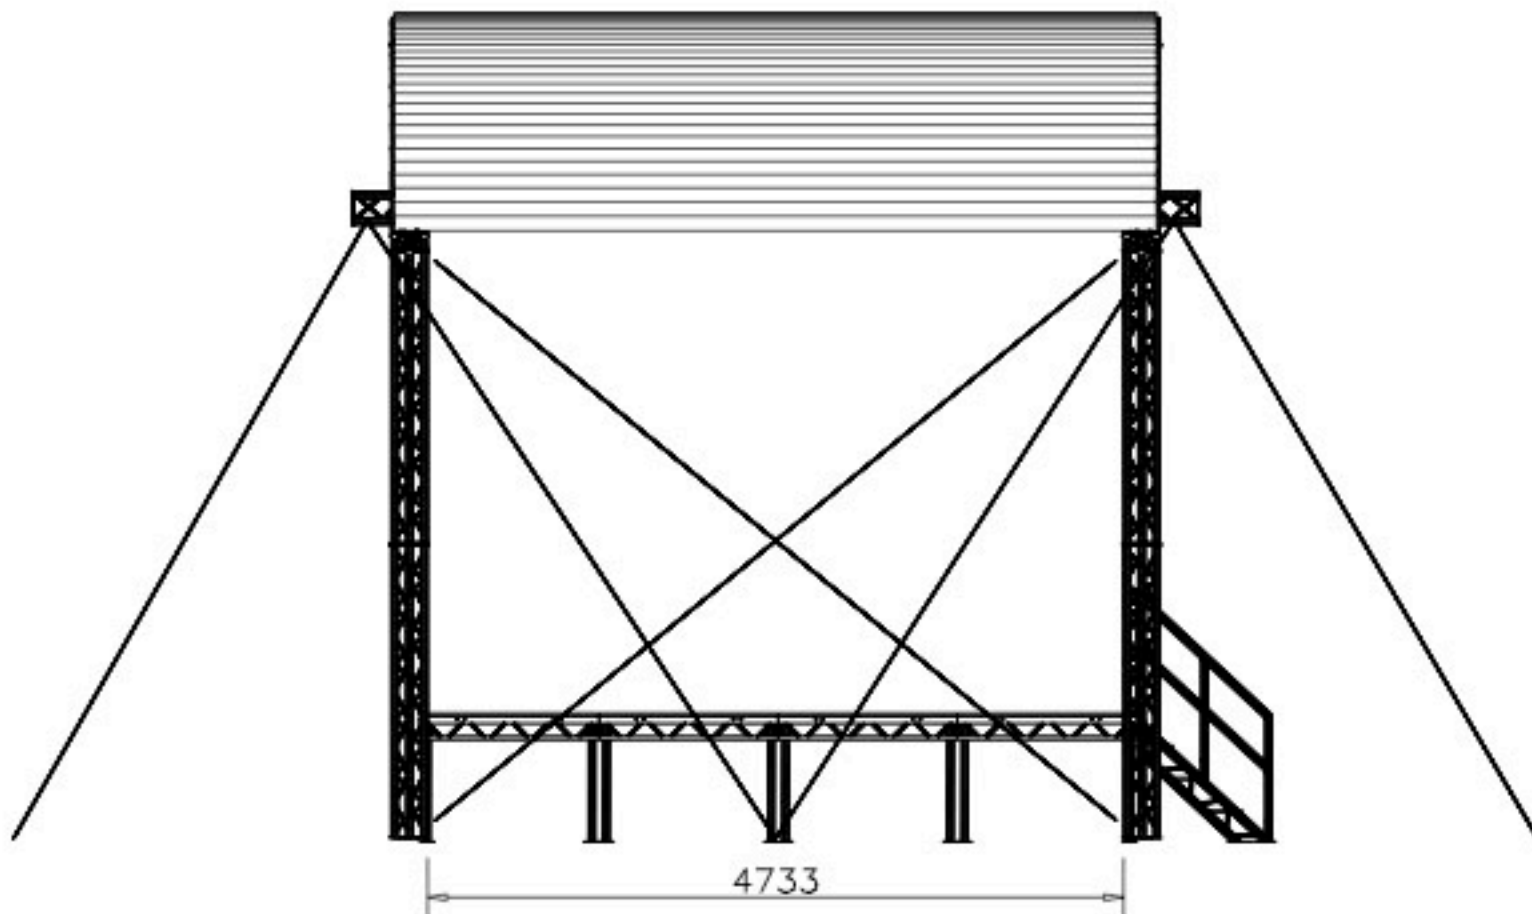

FRONT VIEW

GENERAL NOTES

Astralite SYSTEM USED,
ReDECK SYSTEM USED.

Tel - 0844 445 7777

Fax - +44(0)845 125 9411

Email - info@ldluk.com

Web - www.ldluk.com