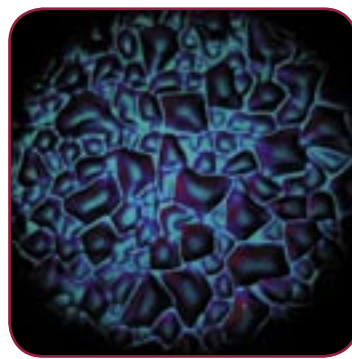

# HIGH PRECISION GOBO PROJECTOR

THE MANIA PR1 IS A HIGH PRECISION OPTIC LUMINAIRE THAT SHOOTS YOUR IMAGE, YOUR TAG, LOGO OR MESSAGE ONTO ANY WALL, FLOOR OR CEILING.

## GOBO OR LOGOCHANGE IS A BREEZE

SLIDE UP THE GOBO SLEDGE; INSERT THE D-SIZE STEEL AND/OR GLASS GOBO, CLOSE AND GET ON WITH IT. IT'S MANIA - COOL ALL NIGHT.

**Martin**  
www.martin.com

COLORFUL GLASS EFFECT GOBOS ARE INCLUDED.